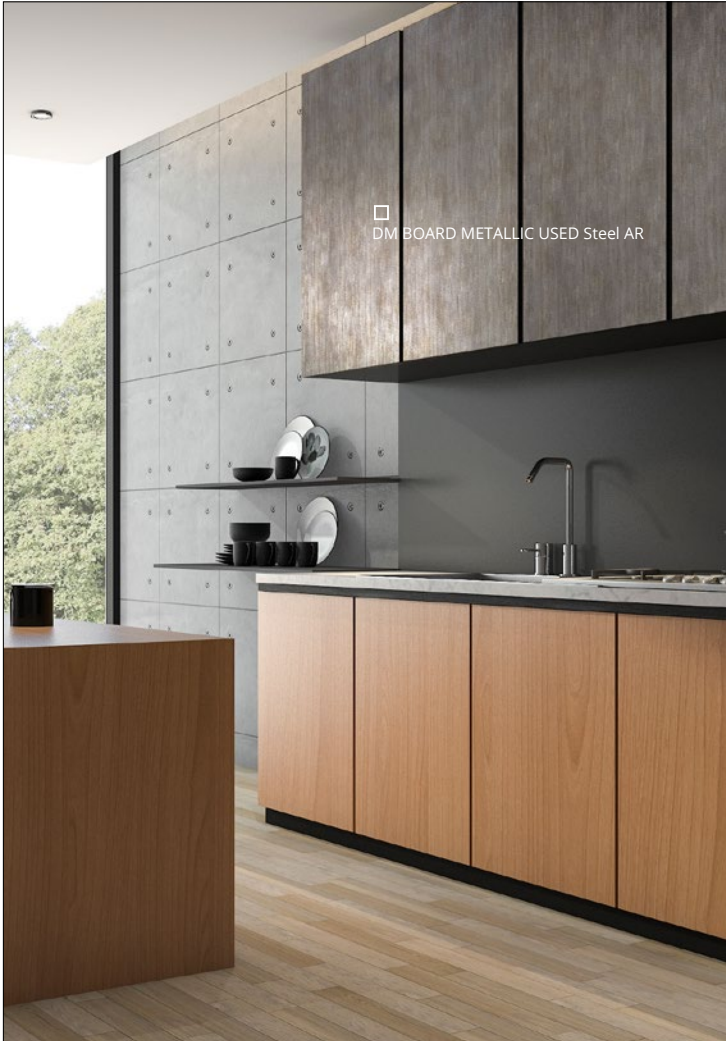

DECOLINE | BOARD METALLIC USED AR

DM BOARD METALLIC USED Steel AR